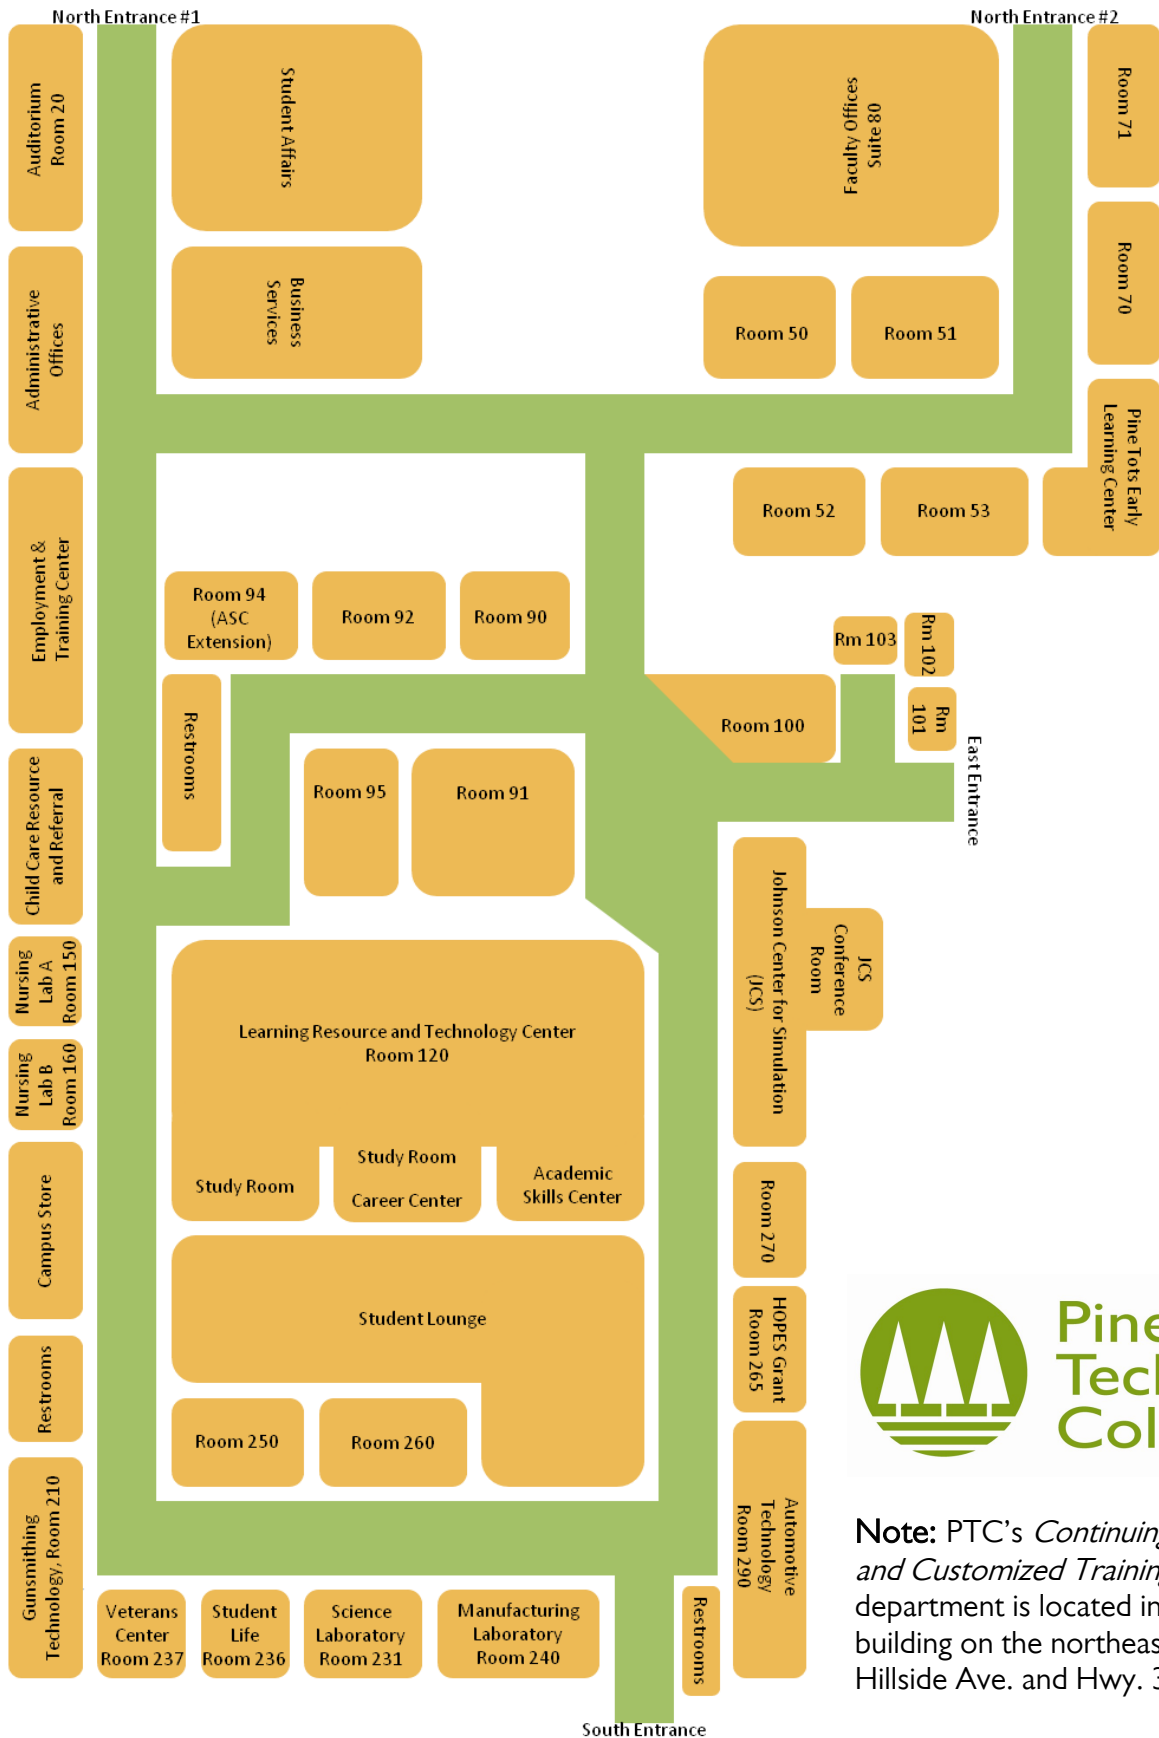

Map of Pine Technical College

**Pine
Technical
College**

Note: PTC's *Continuing Education and Customized Training* department is located in the building on the northeast corner of Hillside Ave. and Hwy. 361.